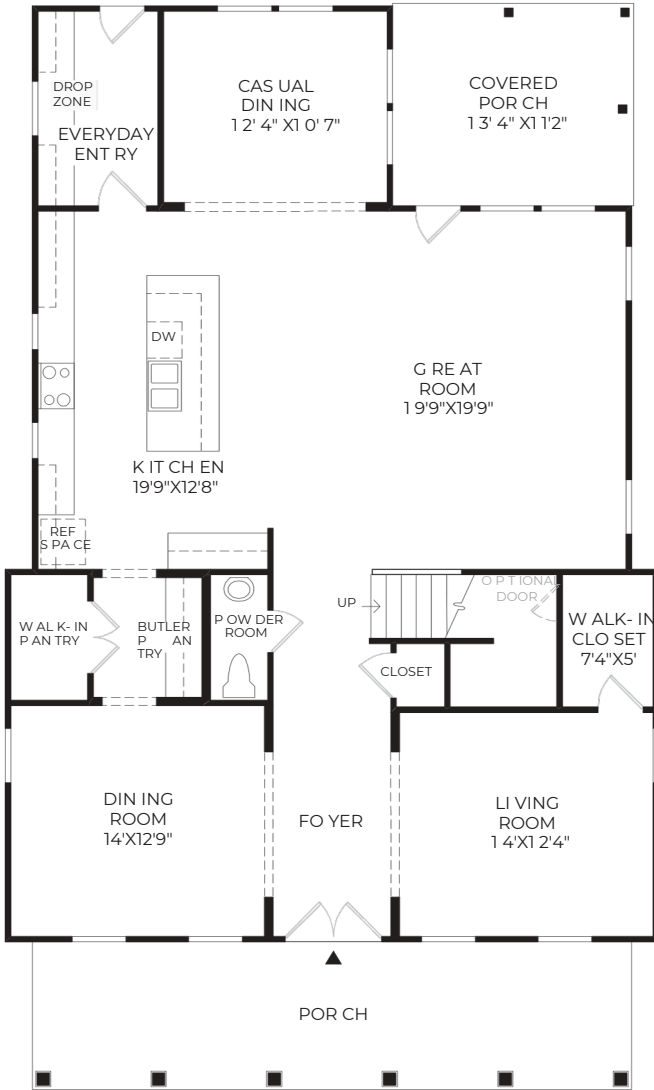

## HOME PLAN FEATURES

From  
2,947 Sq. Ft.

3-4  
Bedrooms

2.5-3.5  
Bathrooms

2  
Story

Classic

Transitional

# THE ROWAN

Offered by: Toll Brothers

From 2,947 Sq. Ft. | 3-4 Bedrooms | 2.5-3.5 Bathrooms | 2 Story

First Floor  
9" Ceiling Height

Second Floor  
9" Ceiling Height