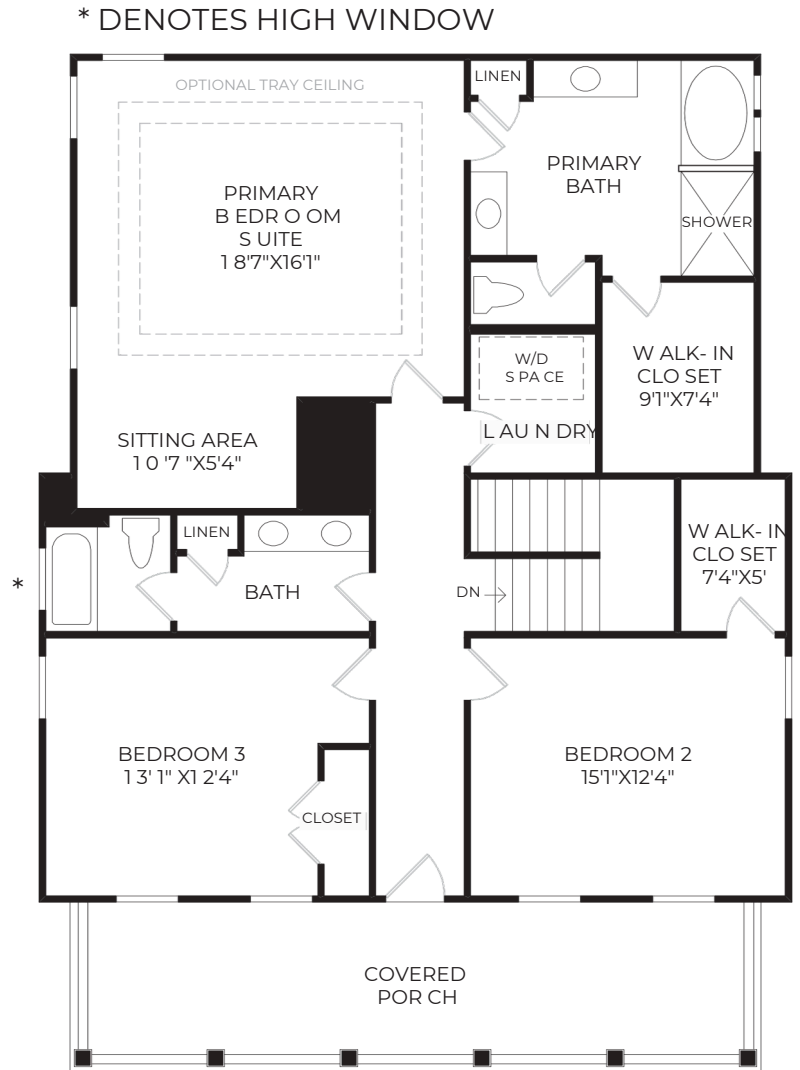

## HOME PLAN FEATURES

From  
2,947 Sq. Ft.

3-4  
Bedrooms

2.5-3.5  
Bathrooms

2  
Story

Classic

Transitional

# THE ROWAN

Offered by: Toll Brothers

From 2,947 Sq. Ft. | 3-4 Bedrooms | 2.5-3.5 Bathrooms | 2 Story

First Floor  
9" Ceiling Height

Second Floor  
9" Ceiling Height